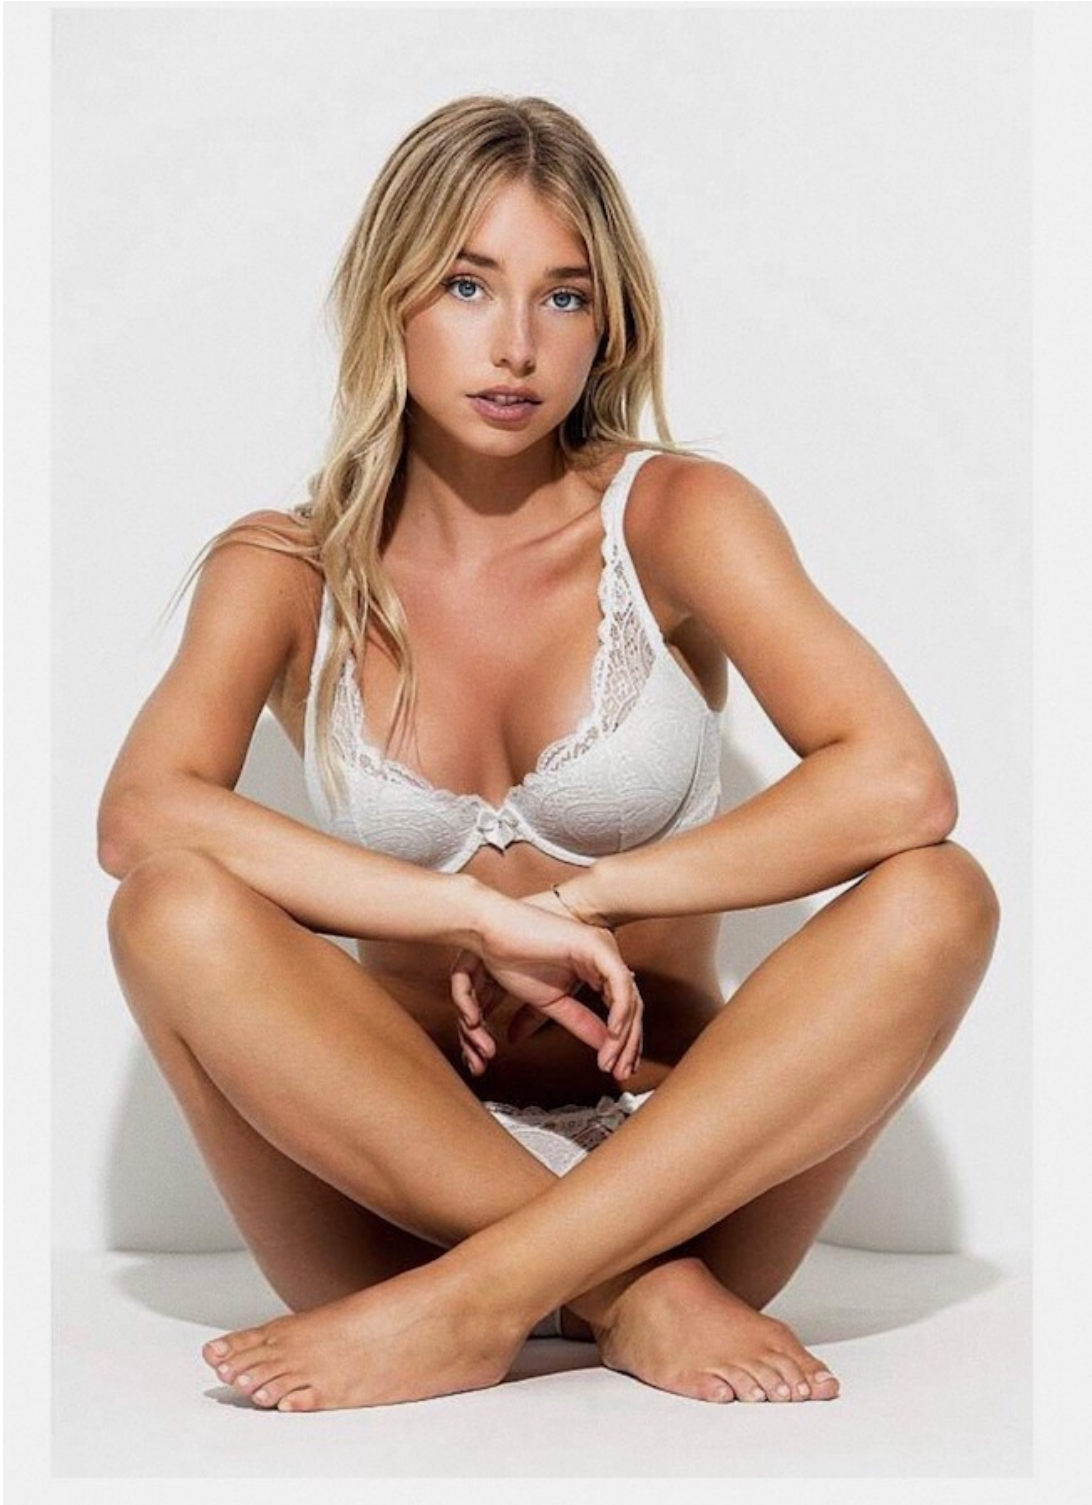

INDUSTRY

MODEL MANAGEMENT

ANNABEL

Height 5'7" Eyes Blue Hair Blonde Bust 32B Waist 25" Hips 34" Dress 6-8 Shoe 5

Industry Manchester, Suite 5, Basil Chambers, 65 High Street, Manchester, M4 1FS
0161 839 1771 info@industrymodels.co.uk