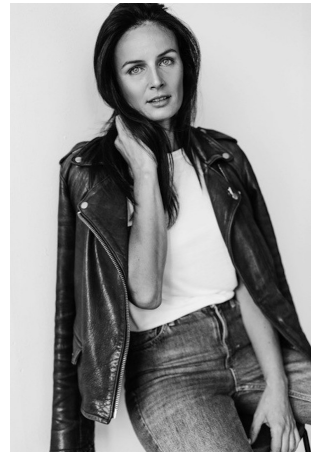

# INDUSTRY

MODEL MANAGEMENT

ORLA

**Height 5'8" Eyes Blue/Grey Hair Dark Brown Bust 32D Waist 26" Hips 35.5" Dress 8-10 Shoe 6**

Industry Manchester, Suite 5, Basil Chambers, 65 High Street, Manchester, M4 1FS  
0161 839 1771 [info@industrymodels.co.uk](mailto:info@industrymodels.co.uk)