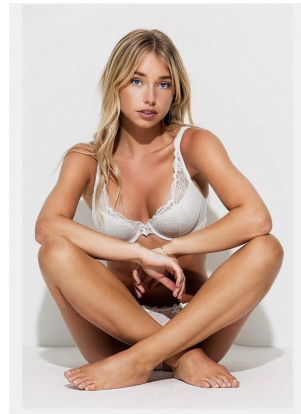

INDUSTRY

MODEL MANAGEMENT

ANNABEL

Height 5'7" Eyes Blue Hair Blonde Bust 32B Waist 25" Hips 34" Dress 6-8 Shoe 5

Industry Manchester, Suite 5, Basil Chambers, 65 High Street, Manchester, M4 1FS
0161 839 1771 info@industrymodels.co.uk